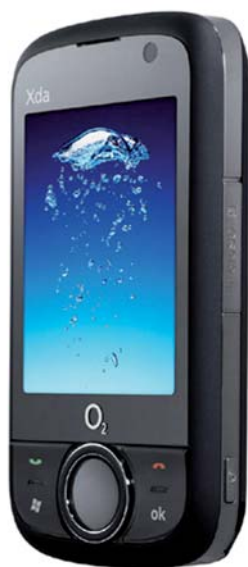

# The Xda<sup>®</sup> Orbit 2

Introducing the new Xda Orbit 2. The latest addition to the Xda family is a stylish, ultra slim, lightweight 3G device with inbuilt GPS. Choose between 2 purchase options; available as standard<sup>1</sup> a pure Xda or with the feature of preloaded CoPilot 7 sat-nav software making your device ready to go.

The Xda Orbit 2 operates on the latest Microsoft software, Microsoft<sup>®</sup> Windows Mobile<sup>™</sup> 6.0. This provides you with the familiar look and feel like on your laptop or desktop and you can send and receive email in real time using Microsoft direct push email solution<sup>2</sup>. It also supports internet based email too<sup>3</sup>.

With it's 3 megapixel camera, Video capture, FM radio and MP3 player too, it's the perfect device for both business and pleasure.

## A bit more detail

- Built-in GPS Satellite Navigation Receiver, to use with Sat Nav software solutions such as CoPilot Live 7 (can be preloaded)
- MP3 player and inbuilt FM radio with six user programmable presets, uses the headset as the aerial
- 2.8" bright touch screen, stylus and 360 degree track wheel with 4 way navigation provide easy navigation to access the Internet and browse the web
- Take pictures and shoot video through the 3.0 megapixel camera
- Supports Microsoft Direct Push Email giving you real time access to your Inbox, Calendar, Contacts and Tasks
- Front facing camera, great for video calling or conferencing
- Browse the web at fast speeds (3G/HSDPA/WLAN) in full colour
- Quad band mobile phone – connect almost anywhere in the world.